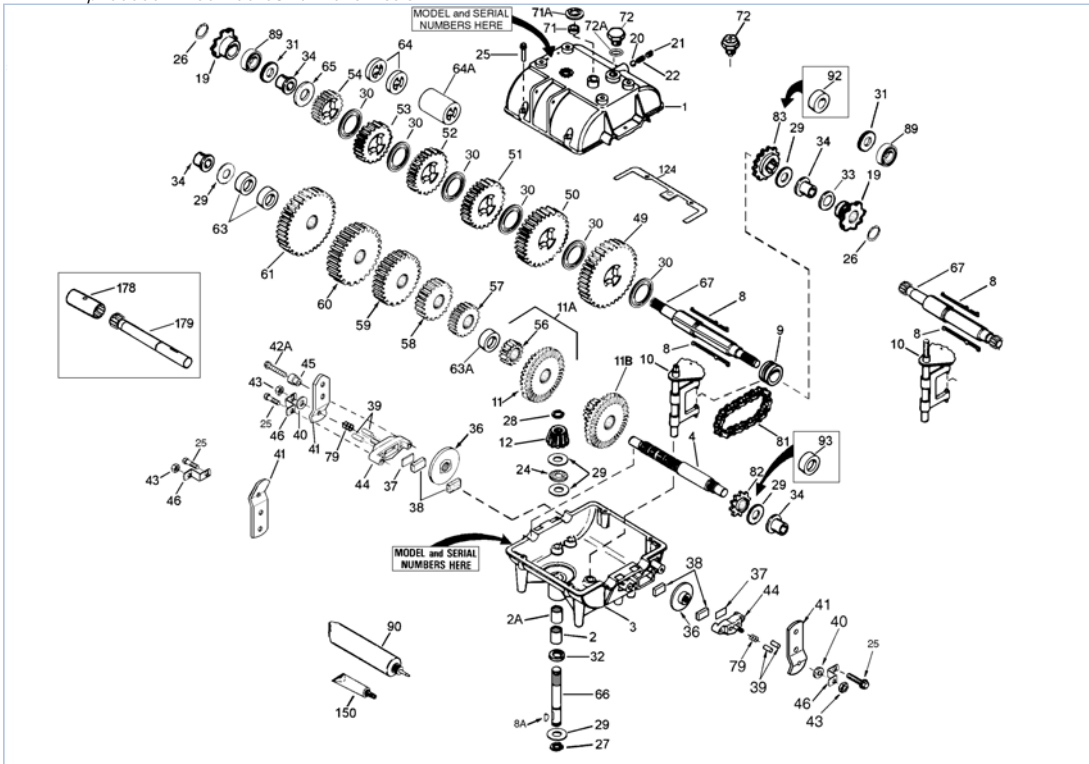

p700000.2 700-700-082 / Transmission

Part List

p700000.2 700-700-082 / Transmission

REF #	ITEM #	DESCRIPTION	QTY	REMARK
1	772099A	Transmission Cover	1	
2	780086A	Needle Bearing (5/8" ID x 1/2" long)	1	
2A	780142	Needle Bearing (5/8" ID x 3/4" long)	1	
3	770090A	Transmission Case	1	
4	776134	Countershaft	1	
8	792089A	Shift Key	4	
9	784266	Shift Collar	1	
10	784267	Shift Rod & Fork	1	
11	778154	Bevel Gear (42 teeth-steel)	1	
12	778153	Input Bevel Pinion (steel)	1	
20	792077A	Steel Ball 5/16" Dia.	1	
21	792078	Set Screw, 3/8-16 x 3/8"	1	
22	792079	Spring	1	
25	792073A	Screw, 1/4-20 x 1-1/4"	6	
27	792035	Retaining Ring	1	
28	788040	Retaining Ring	1	
29	780072	Thrust Washer	5	
30	780108	Cup Washer	4	
31	780065	Washer	2	
32	792001	"O" Ring	2	
34	780105A	Flanged Bushing 5/8"	2	
49	778125	Spur Gear (35 teeth)	1	
50	778124A	Spur Gear (30 teeth)	1	
51	778250	Spur Gear (27 teeth)	1	
52	778123A	Spur Gear (25 teeth)	1	
56	778136	Spur Gear (15 teeth)	1	
57	778126A	Spur Gear (20 teeth)	1	
58	778249	Spur Gear (23 teeth)	1	
59	778127A	Spur Gear (25 teeth)	1	
63	786071	Countershaft Spacer 1-1/8" x 3/8"	1	
64	786072	Brake Shaft Spacer 1-3/8" x 3/8"	1	
65	780139	Washer	1	
66	776135	Input Shaft (3-11/16" long)	1	
67	776421	Shifter & Brake Shaft	1	
71	788069	Square Cut Ring	1	
72	792074	Threaded Plug	1	
81	786081	Roller Chain (No. 41 chain, 24 links)	1	
82	786082	Sprocket (9 teeth)	1	
83	786083	Sprocket (18 teeth)	1	
89	780092	Ball Bearing	2	
90	788067B	Grease	1	32 oz. bottle Bentonite grease
150	510334	Gasket Eliminator (Loctite #515)	1	
178	786176	Coupling (1-13/16" OD) (Optional)	1	
178	786177	Coupling (1-3/16" OD) (Optional)	1	
179	776423	Connector Shaft (7.550) (Optional)	1	
179	776424	Connector Shaft (4.934) (Optional)	1	

Part List

Tecumseh-Head 700-700-082 / Complete Replacement.

REF #	ITEM #	DESCRIPTION	QTY	REMARK
1	794729	Complete Replacement - Transmission	1	